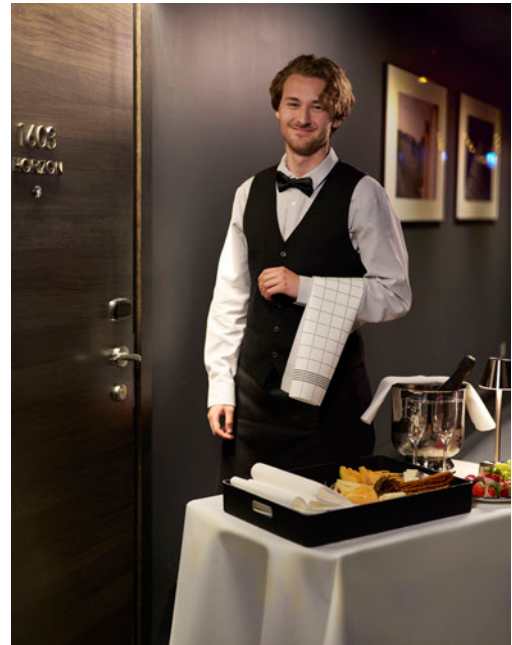

Towel napkins

- Generous in size and mood
- Flat-packed for total folding freedom
- Back to basics design creates a cosy mood