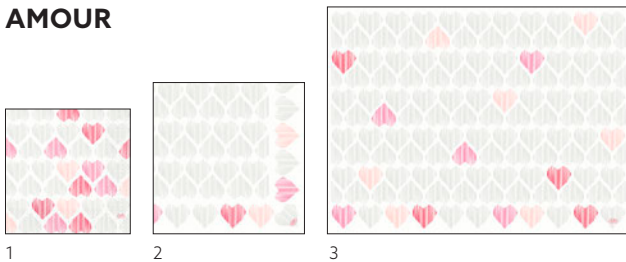

WEDDING

Make your special day feel extra elegant, romantic and personal.

LOVE HEARTS

New

MATCHING COLOURS

NO	ART.	DESCRIPTION	PACK				NO	ART.	DESCRIPTION	PACK			
1	206333	Tissue Napkin, 3-ply, 33 x 33 cm	10 x 50	•			3	206369	Bio Dunisoft® Napkin, 40 x 40 cm	6 x 60	•		
2	210286	Dunilin Napkin, 40 x 40 cm	12 x 45	•			4	206321	Dunicel® Tête-à-Tête, 0,4 x 24 m	4 x 1	•		

AMOUR

MATCHING COLOURS

NO	ART.	DESCRIPTION	PACK				NO	ART.	DESCRIPTION	PACK			
1	202586	Tissue Napkin, 3-ply, 33 x 33 cm	10 x 50	•	•	•	3	202588	Dunicel® Placemat, 30 x 40 cm	5 x 100	•		
2	202587	Dunisoft® Napkin, 40 x 40 cm	12 x 60	•	•								

FUNERAL

Honoring life with dignity and compassion. Discover our heartfelt and respectful assortment that provides solace and pays tribute to those who are cherished.

SOFT WINGS

MATCHING COLOURS

NO	ART.	DESCRIPTION	PACK			
1	206364	Bio Dunisoft® Napkin, 40 x 40 cm	6 x 60	•