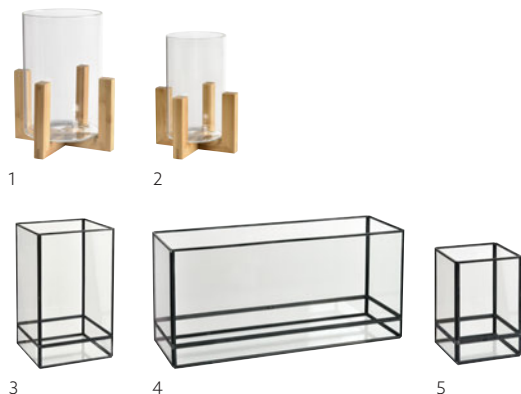

Mix and match to fit
your ambience

> LED, CANDLES
& ACCESSORIES

CANDLE HOLDER NEAT, 70 X Ø 61 MM

1

- Heavy stable base
- Space efficient table decoration
- Perfect fit for LED Moving Flame

NO	ARTICLE	DESCRIPTION	PACK		
1	195781	Natural, Glass	10 x 1		

CANDLE HOLDER 2 IN 1, 75 X Ø 70 MM

1

- Versatile reversible design
- Simply flip to use a different style of candle
- Fits trend for small tables

NO	ARTICLE	DESCRIPTION	PACK		
1	168249	Clear, Glass	2 x 6		

> LED CANDLES
& ACCESSORIES

CANDLE HOLDER ESME AND CAPELLA

- Classic and elegant
- Fits many spaces and occasions
- Protects from wind on outdoor spaces

NO	ARTICLE	DESCRIPTION	PACK		
1	206444	Esme, Glass, 150 x 150 x 220 mm	4 x 1		
2	206445	Esme, Glass, 120 x 120 x 170 mm	6 x 1		
3	206441	Capella, Glass, 150 x 150 x 250 mm	2 x 1		
4	206442	Capella, Glass, 350 x 120 x 170 mm	2 x 1		
5	206443	Capella, Glass, 100 x 100 x 150 mm	4 x 1		