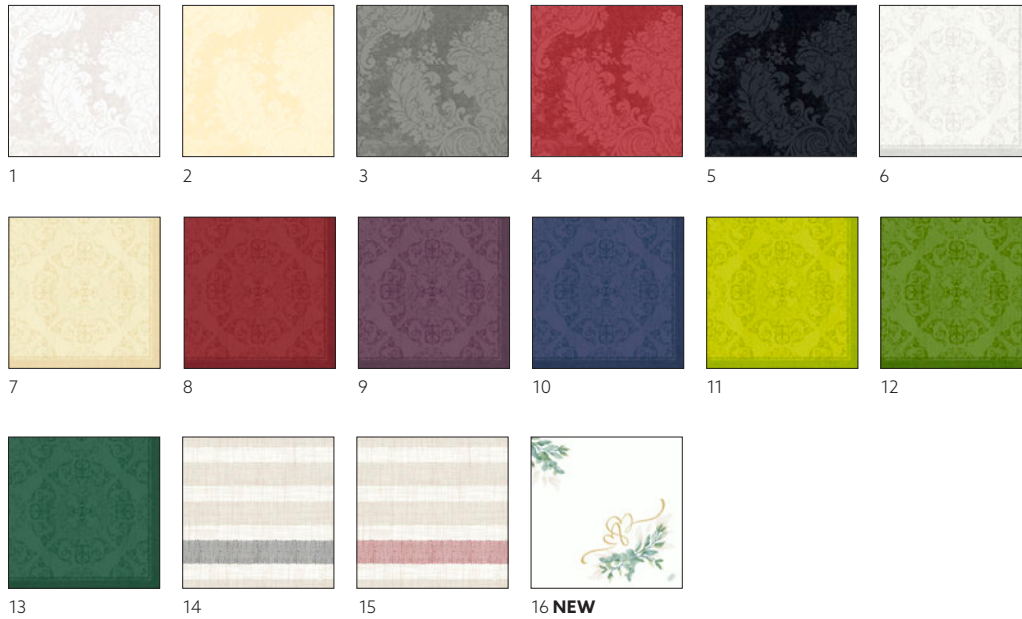

DUNILIN®, 40 X 40 CM