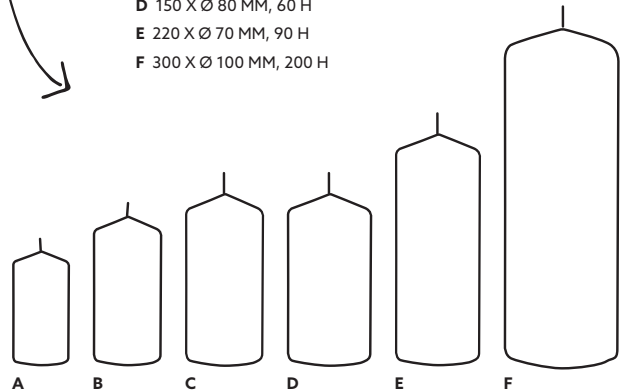

PILLAR CANDLE, 300 X 100 MM, 200 H

- Long burn time
- Clean burning

1

*Up to 200
cosy hours*

- A 100 X Ø 50 MM, 20 H
- B 130 X Ø 60 MM, 40 H
- C 150 X Ø 70 MM, 50 H
- D 150 X Ø 80 MM, 60 H
- E 220 X Ø 70 MM, 90 H
- F 300 X Ø 100 MM, 200 H