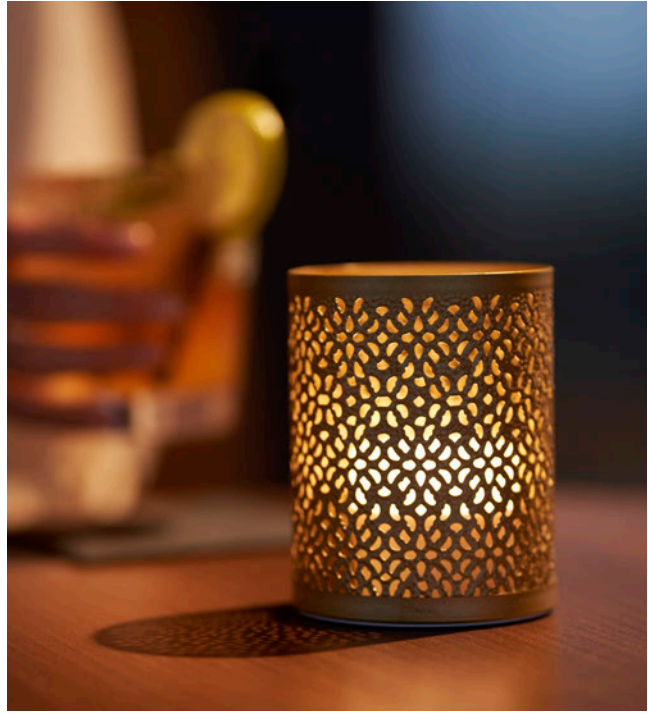

CANDLE HOLDER STELLA, 73 X Ø 82 MM

1

- Contemporary style fitting for professional environments
- Design ideal for attracting guests
- Double layered top optimises glow from light

NO	ARTICLE	DESCRIPTION	PACK		
1	192649	LED Holder Stella	6 x 1		