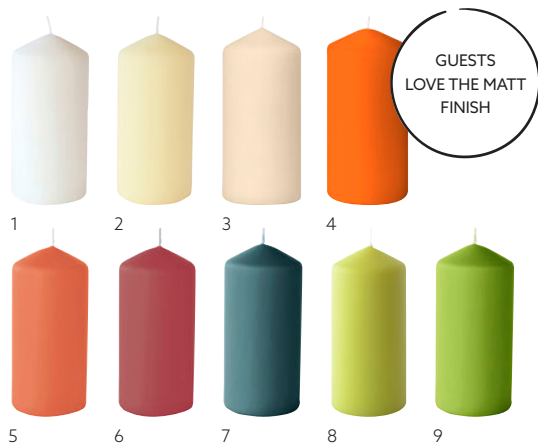

PILLAR CANDLES MATT, 150 X 70 MM

- 50 h burn time
- Guests love the velvety matt surface
- Premium quality

NO	ARTICLE	DESCRIPTION	PACK	
1	165652	White	2 x 6	•
2	165653	Cream	2 x 6	•
3	186429	Sand	2 x 6	•
4	198877	Sun Orange	2 x 6	•
5	165654	Mandarin	2 x 6	•
6	165656	Bordeaux	2 x 6	•
7	186428	Ocean Teal	2 x 6	•
8	168238	Kiwi	2 x 6	•
9	186430	Leaf Green	2 x 6	•