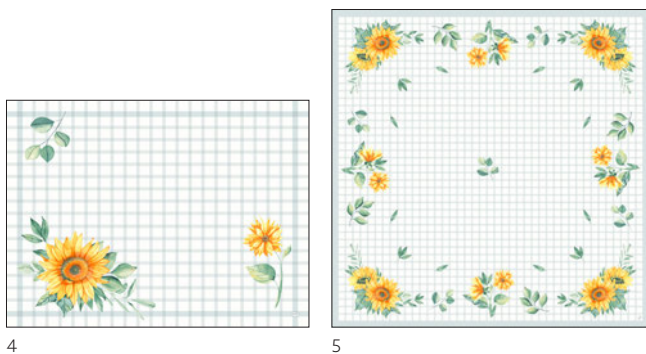

SUNFLOWER DAY