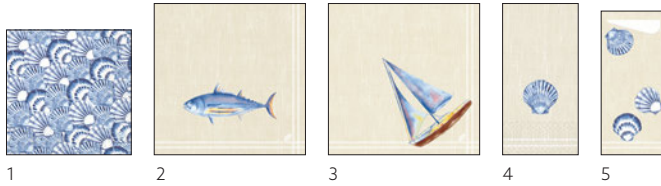

Lookin' delicious!

MARITIME

Where waves, salt and adventure paint a horizon of endless possibilities.

TIDE

MATCHING COLOURS

NO	ART.	DESCRIPTION	PACK			
1	202539	Tissue Napkin, 3-ply, 33 x 33 cm	10 x 50	•	•	•
	202536	Tissue Napkin, 3-ply, 33 x 33 cm	4 x 250	•	•	•
2	202540	Classic Napkin, 40 x 40 cm	6 x 50	•	•	•
3	202542	Dunisoft® Napkin, 40 x 40 cm	12 x 60	•	•	•
4	202966	Tissue Napkin, 2-ply, 1/8 Head Folded, 33 x 33 cm	4 x 300	•	•	•
5	202537	Duni Sacchetto® Tissue, 1/12 Folded, 8,5 x 19 cm	5 x 100	•	•	•