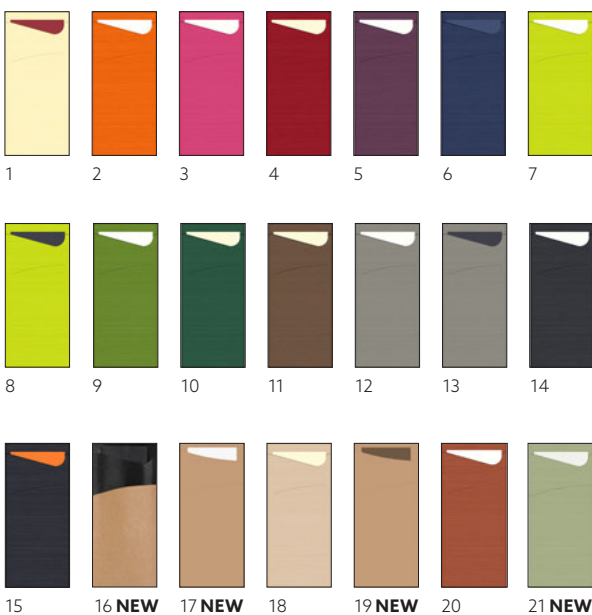

DUNI SACCHETTO® TISSUE, 8,5 X 19 CM

NO	ARTICLE	DESCRIPTION	PACK				
1	450056	Cream, Bordeaux Napkin	5 x 100	•			
2	197950	Sun Orange, White Napkin	5 x 100	•			
3	166040	Fuchsia, White Napkin	5 x 100	•			
4	450057	Bordeaux, Cream Napkin	5 x 100	•			
5	165593	Plum, White Napkin	5 x 100	•			
6	450055	Dark Blue, Dark Blue Napkin	5 x 100	•			
7	450052	Kiwi, White Napkin	5 x 100	•			
8	161086	Kiwi, Black Napkin	5 x 100	•			
9	186954	Leaf Green, White Napkin	5 x 100	•			
10	450054	Dark Green, Cream Napkin	5 x 100	•			
11	151849	Café, Cream Napkin	5 x 100	•			
12	156950	Grey, White Napkin	5 x 100	•			
13	161087	Granite Grey, Black Napkin	5 x 100	•			
14	151853	Black, White Napkin	5 x 100	•			
15	178643	Black, Sun Orange Napkin	5 x 100	•			
16	211050	Eco Brown/Black, Black Napkin	5 x 100	•			
17	211049	Eco Brown, White Napkin	5 x 100	•			
18	450050	Natural, Cream Napkin	5 x 100	•			
19	211051	Eco Brown, Chestnut Napkin	5 x 100	•			
20	197952	Earth Terra, White Napkin	5 x 100	•			
21	209652	Pistachio Green, White Napkin	5 x 100	•