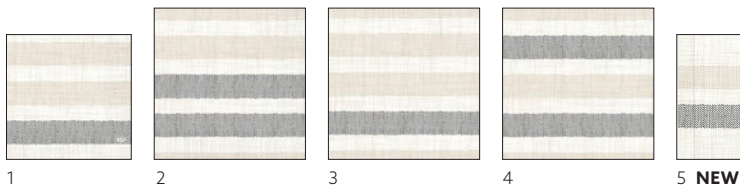

RIGATO BLACK

MATCHING COLOURS

NO	ART.	DESCRIPTION	PACK				NO	ART.	DESCRIPTION	PACK			
1	206328	Tissue Napkin, 3-ply, 33 x 33 cm	10 x 50	•	•		5	211052	Tissue Napkin, 33 x 33 cm	6 x 300	•		
	206335	Tissue Napkin, 3-ply, 33 x 33 cm	4 x 250	•	•		6	206352	Bio Dunicel® Placemat, 30 x 40 cm	5 x 100	•		
2	206300	Tissue Napkin, 3-ply, 40 x 40 cm	4 x 250	•	•		7	206310	Dunicel® Slipcover, 84 x 84 cm	5 x 20	•		
3	206303	Dunilin® Napkin, 40 x 40 cm	12 x 45	•			8	206322	Dunicel® Tête-à-Tête, 0,4 x 24 m	4 x 1	•		
4	206307	Classic Napkin, 40 x 40 cm	6 x 50	•	•